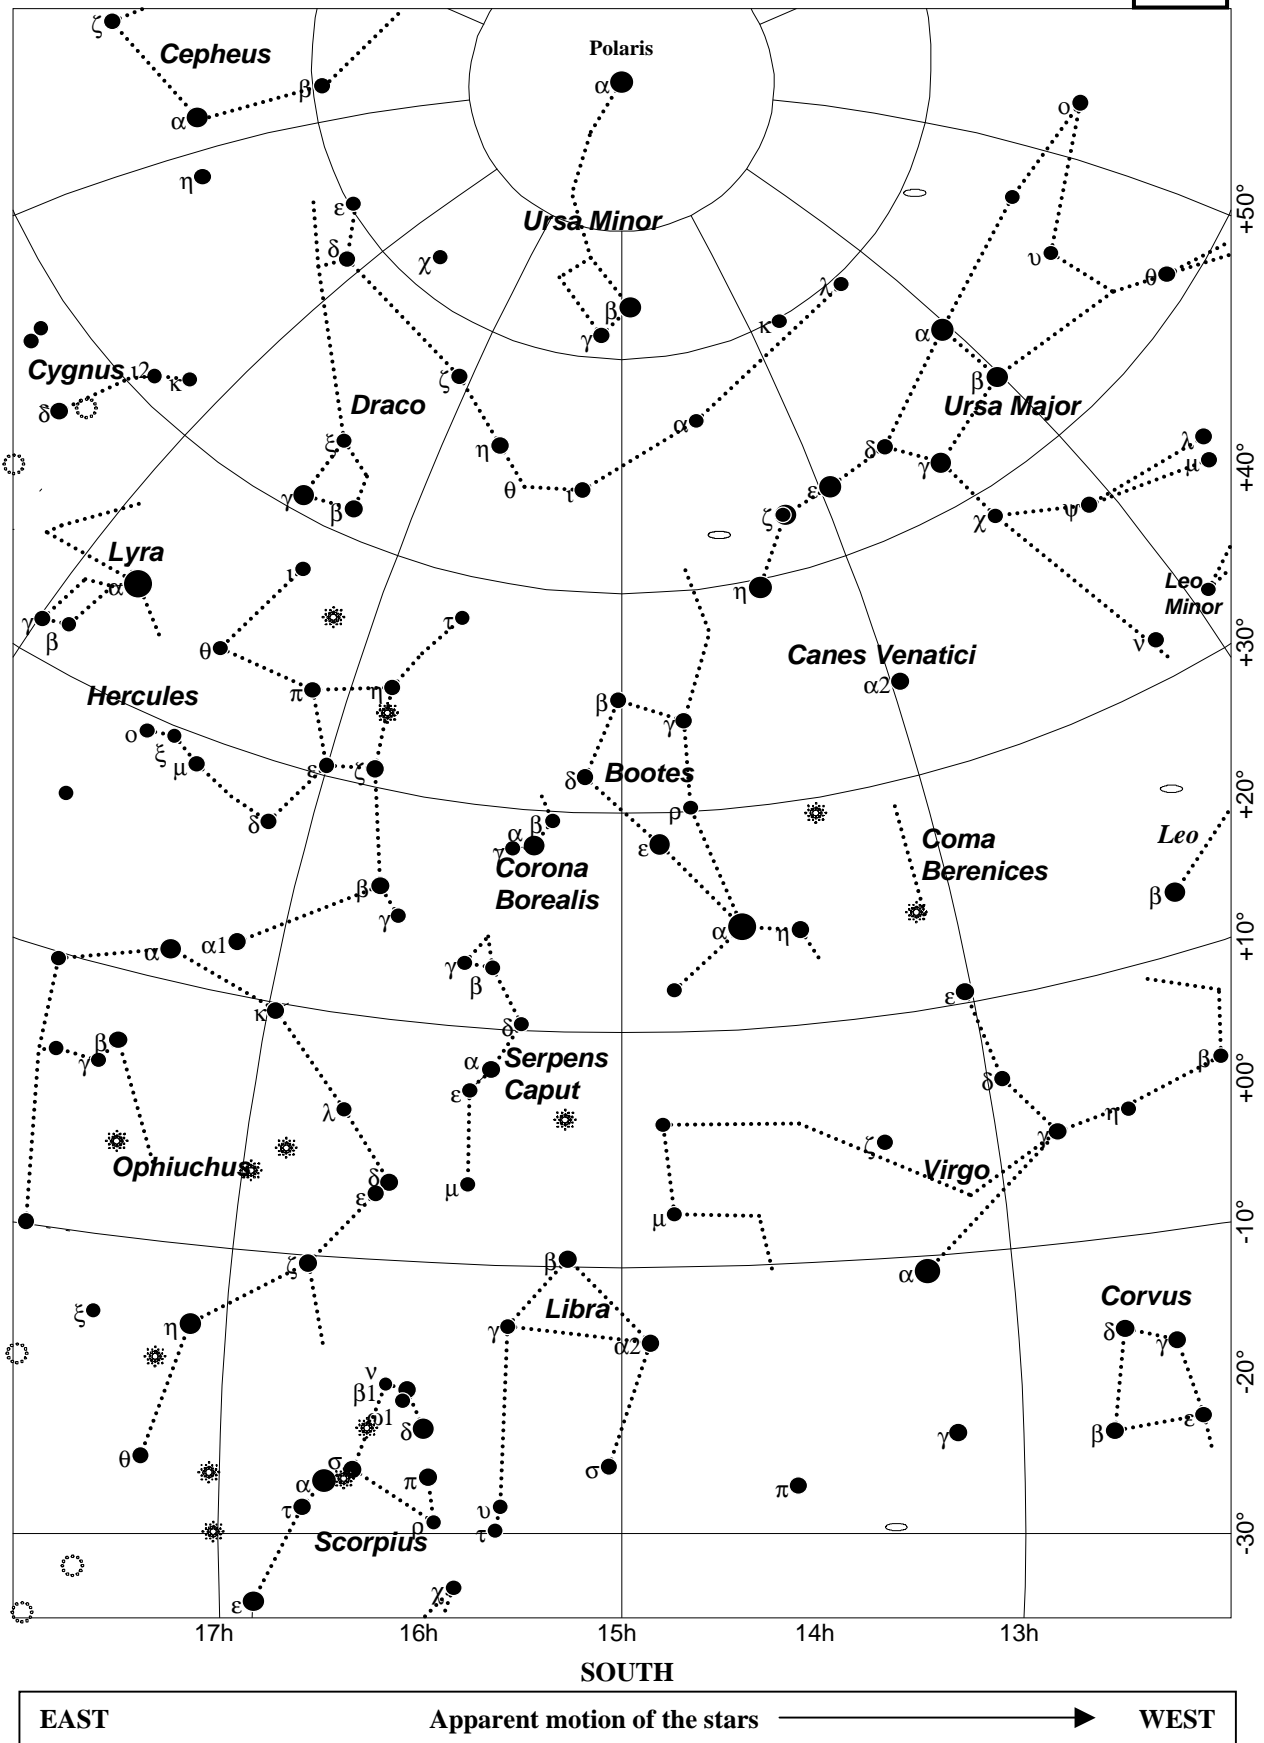

EAST Apparent motion of the stars WEST

This selection table has been corrected for Eastern Daylight Saving Time. Lat.=N 42° 12' Long.=W 70° 59'

| Month | Day | Time | Chart |
|-------|-----|-------|-------|
| Jan | 5 | 2:00 | 3 |
| | | 5:00 | 4 |
| | | 17:00 | 8 |
| | | 20:00 | 1 |
| | | 23:00 | 2 |
| Jan | 20 | 1:00 | 3 |
| | | 4:00 | 4 |
| | | 19:00 | 1 |
| | | 22:00 | 2 |

| Month | Day | Time | Chart |
|-------|-----|-------|-------|
| Feb | 5 | 0:00 | 3 |
| | | 3:00 | 4 |
| | | 18:00 | 1 |
| | | 21:00 | 2 |
| Feb | 20 | 2:00 | 4 |
| | | 5:00 | 5 |
| | | 20:00 | 2 |
| | | 23:00 | 3 |

| Month | Day | Time | Chart |
|-------|-----|-------|-------|
| Dec | 5 | 1:00 | 2 |
| | | 4:00 | 3 |
| | | 19:00 | 8 |
| | | 22:00 | 1 |
| Dec | 20 | 0:00 | 2 |
| | | 3:00 | 3 |
| | | 18:00 | 8 |
| | | 21:00 | 1 |

Select the month, nearest date, nearest hour. use the chart referenced.