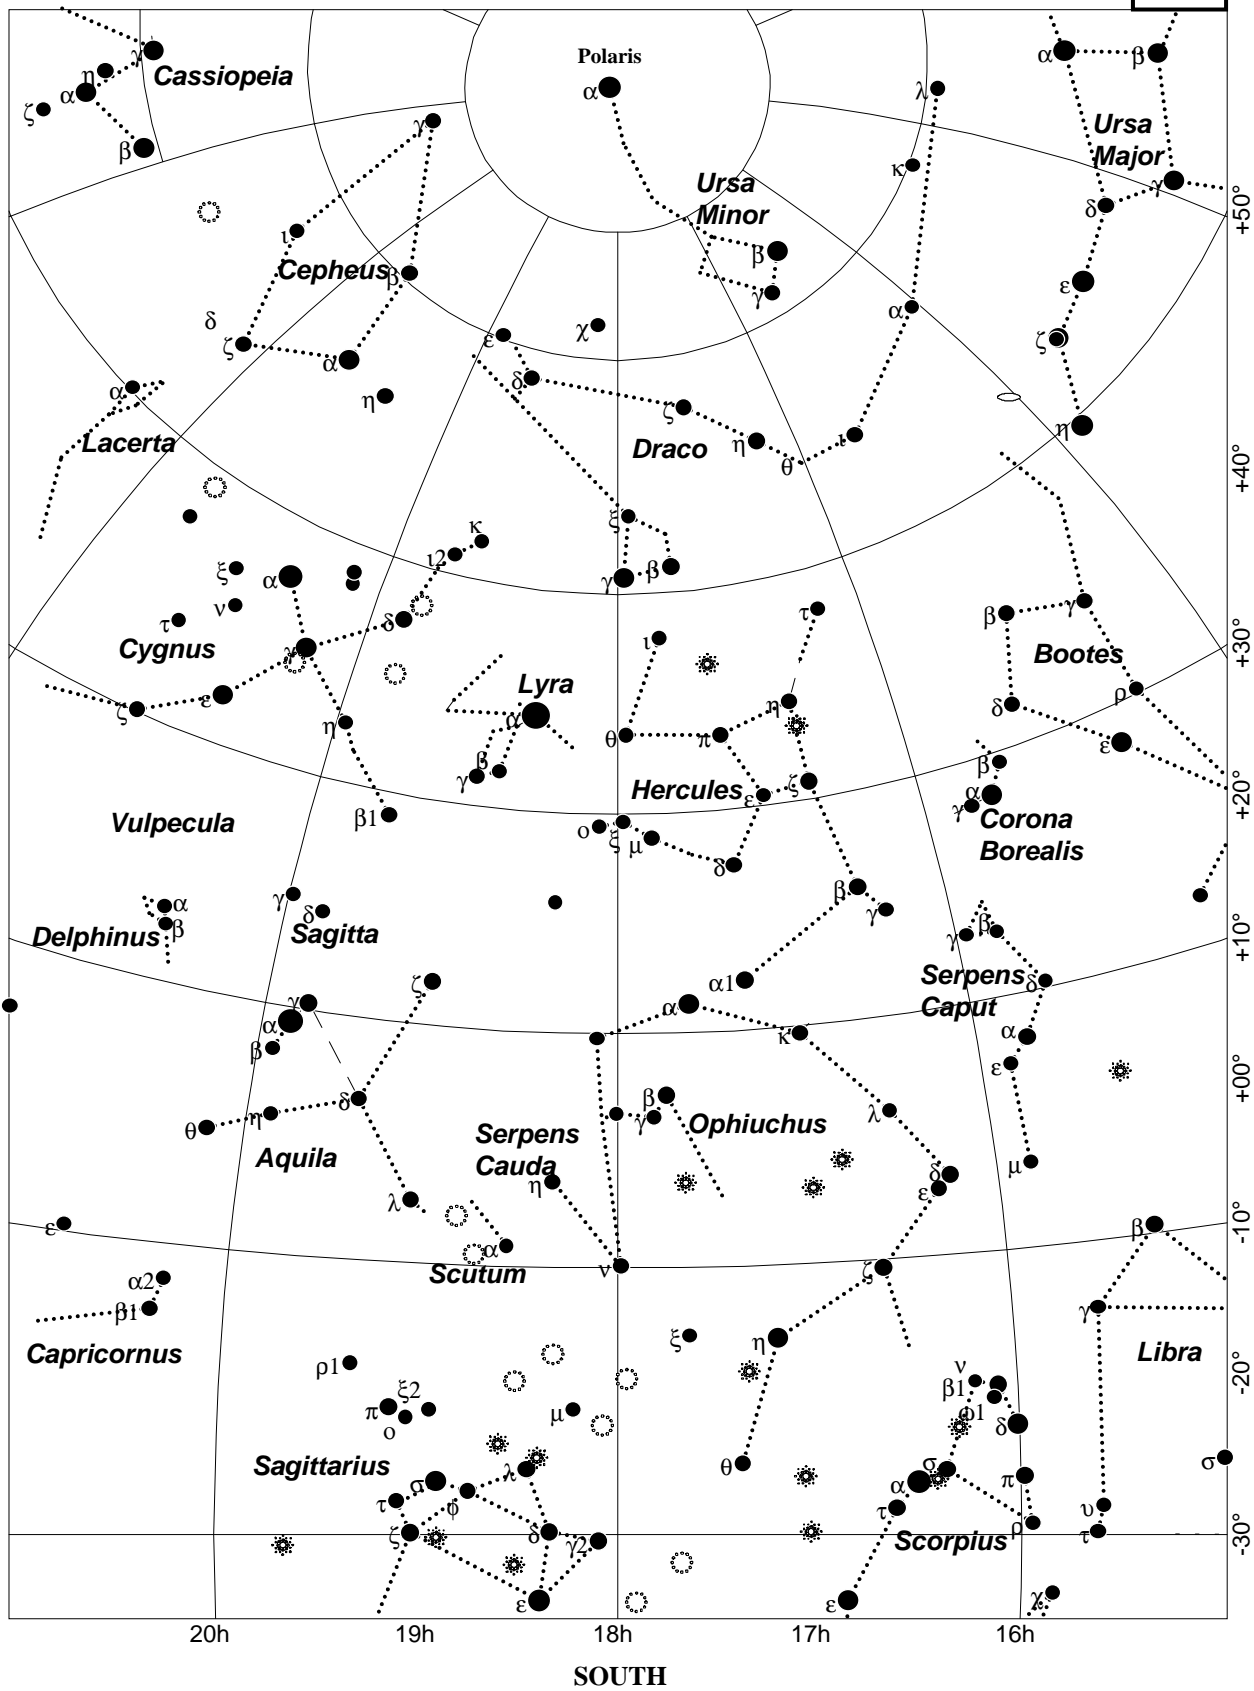

EAST Apparent motion of the stars WEST

This selection table has been corrected for Eastern Daylight Saving Time. Lat.=N 42° 12' Long.=W 70° 59'

| Month | Day | Time | Chart |
|-------|-----|-------|-------|
| Jan | 5 | 2:00 | 3 |
| | | 5:00 | 4 |
| | | 17:00 | 8 |
| | | 20:00 | 1 |
| | | 23:00 | 2 |
| Jan | 20 | 1:00 | 3 |
| | | 4:00 | 4 |
| | | 19:00 | 1 |
| | | 22:00 | 2 |

| Month | Day | Time | Chart |
|-------|-----|-------|-------|
| Aug | 5 | 0:00 | 7 |
| | | 4:00 | 8 |
| | | 22:00 | 6 |
| Aug | 20 | 3:00 | 8 |
| | | 6:00 | 1 |
| | | 21:00 | 6 |
| | | 0:00 | 7 |

| Month | Day | Time | Chart |
|-------|-----|-------|-------|
| Sep | 5 | 2:00 | 8 |
| | | 5:00 | 1 |
| | | 20:00 | 6 |
| | | 23:00 | 7 |
| Sep | 20 | 1:00 | 8 |
| | | 4:00 | 1 |
| | | 22:00 | 7 |

| Month | Day | Time | Chart |
|-------|-----|-------|-------|
| Dec | 5 | 1:00 | 2 |
| | | 4:00 | 3 |
| | | 19:00 | 8 |
| | | 22:00 | 1 |
| Dec | 20 | 0:00 | 2 |
| | | 3:00 | 3 |
| | | 18:00 | 8 |
| | | 21:00 | 1 |

Select the month, nearest date, nearest hour. use the chart referenced.