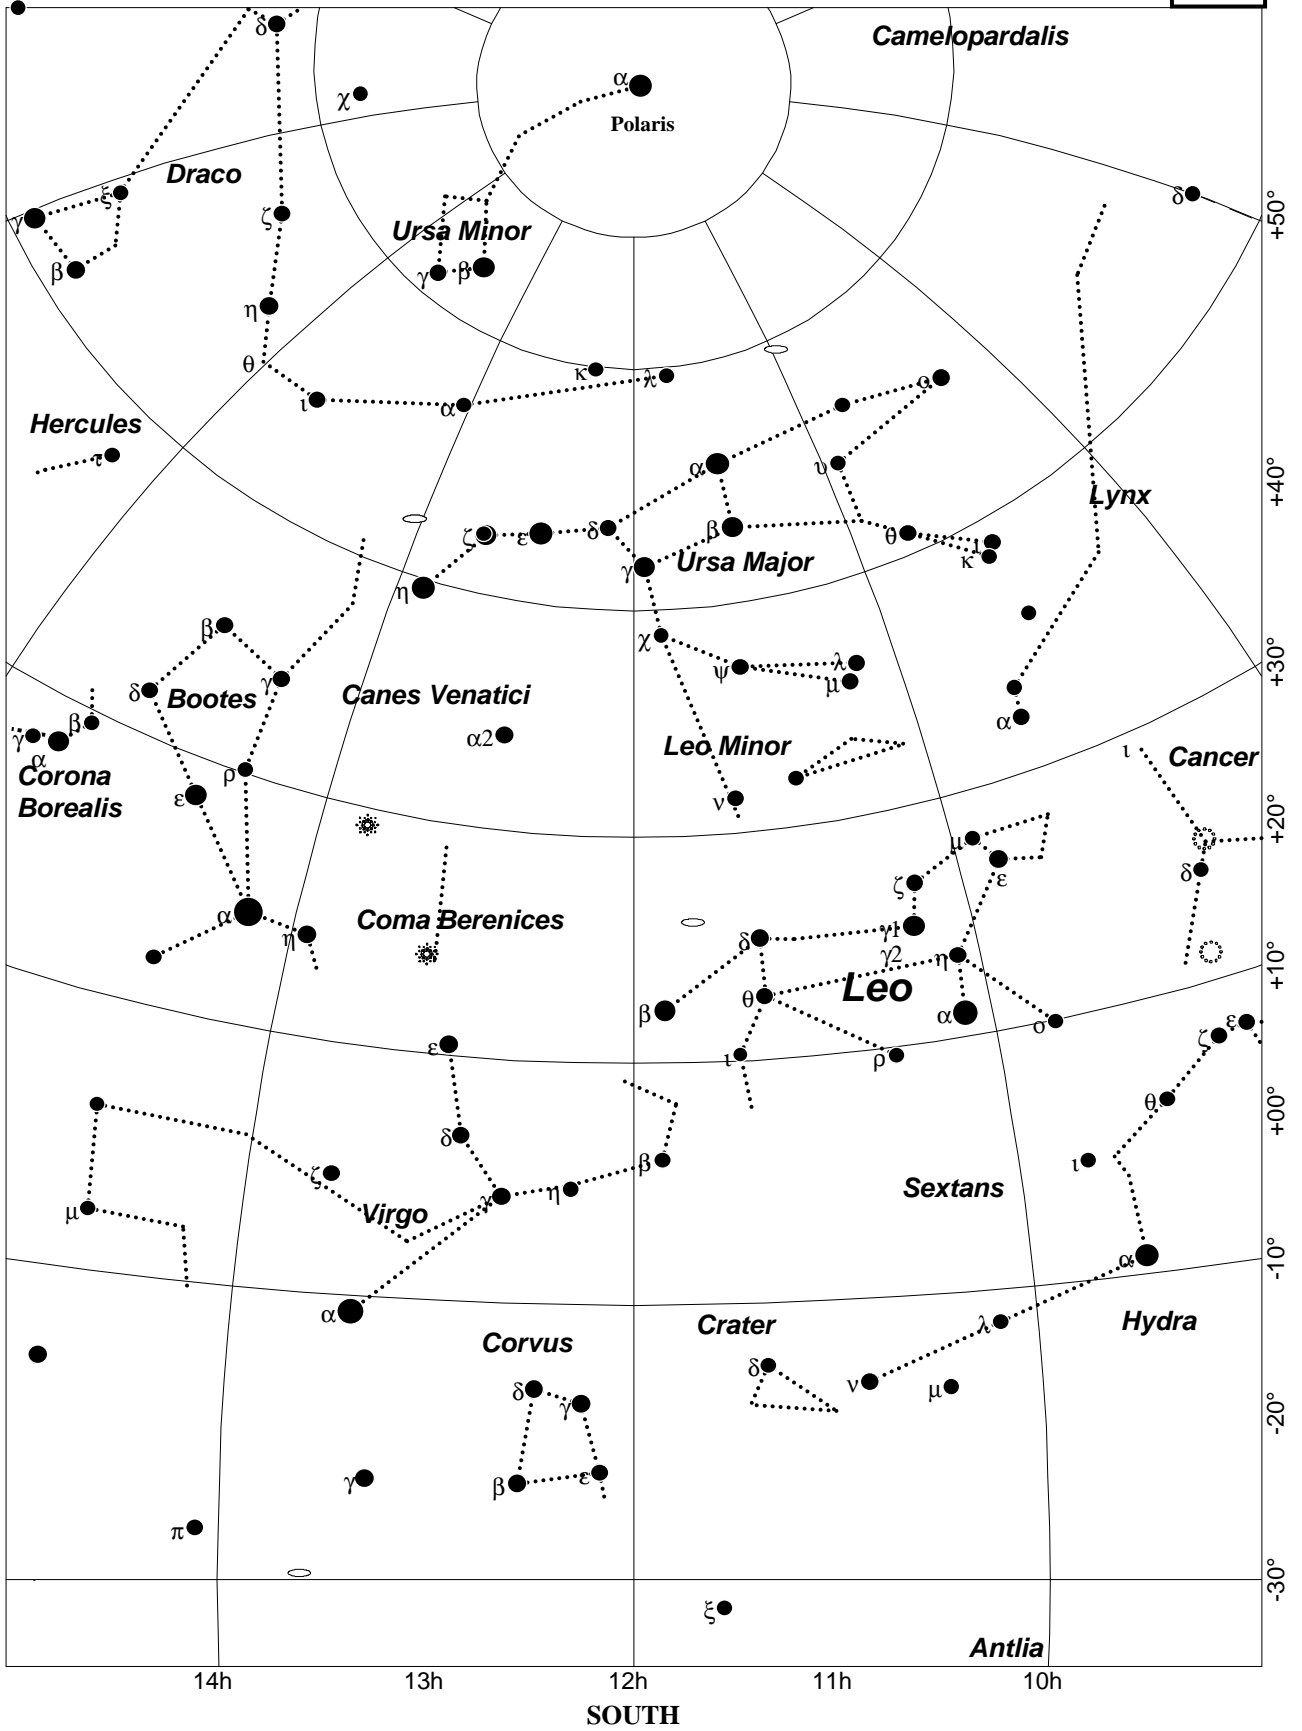

EAST Apparent motion of the stars WEST

This selection table has been corrected for Eastern Daylight Saving Time. Lat.=N 42° 12' Long.=W 70° 59'

| Month | Day | Time | Chart |
|-------|-----|-------|-------|
| Jan | 5 | 2:00 | 3 |
| | | 5:00 | 4 |
| | | 17:00 | 8 |
| | | 20:00 | 1 |
| | | 23:00 | 2 |
| Jan | 20 | 1:00 | 3 |
| | | 4:00 | 4 |
| | | 19:00 | 1 |
| | | 22:00 | 2 |

| Month | Day | Time | Chart |
|-------|-----|-------|-------|
| Aug | 5 | 0:00 | 7 |
| | | 4:00 | 8 |
| | | 22:00 | 6 |
| Aug | 20 | 3:00 | 8 |
| | | 6:00 | 1 |
| | | 21:00 | 6 |
| | | 0:00 | 7 |

| Month | Day | Time | Chart |
|-------|-----|-------|-------|
| Sep | 5 | 2:00 | 8 |
| | | 5:00 | 1 |
| | | 20:00 | 6 |
| | | 23:00 | 7 |
| Sep | 20 | 1:00 | 8 |
| | | 4:00 | 1 |
| | | 22:00 | 7 |

| Month | Day | Time | Chart |
|-------|-----|-------|-------|
| Dec | 5 | 1:00 | 2 |
| | | 4:00 | 3 |
| | | 19:00 | 8 |
| | | 22:00 | 1 |
| Dec | 20 | 0:00 | 2 |
| | | 3:00 | 3 |
| | | 18:00 | 8 |
| | | 21:00 | 1 |

Select the month, nearest date, nearest hour. use the chart referenced.